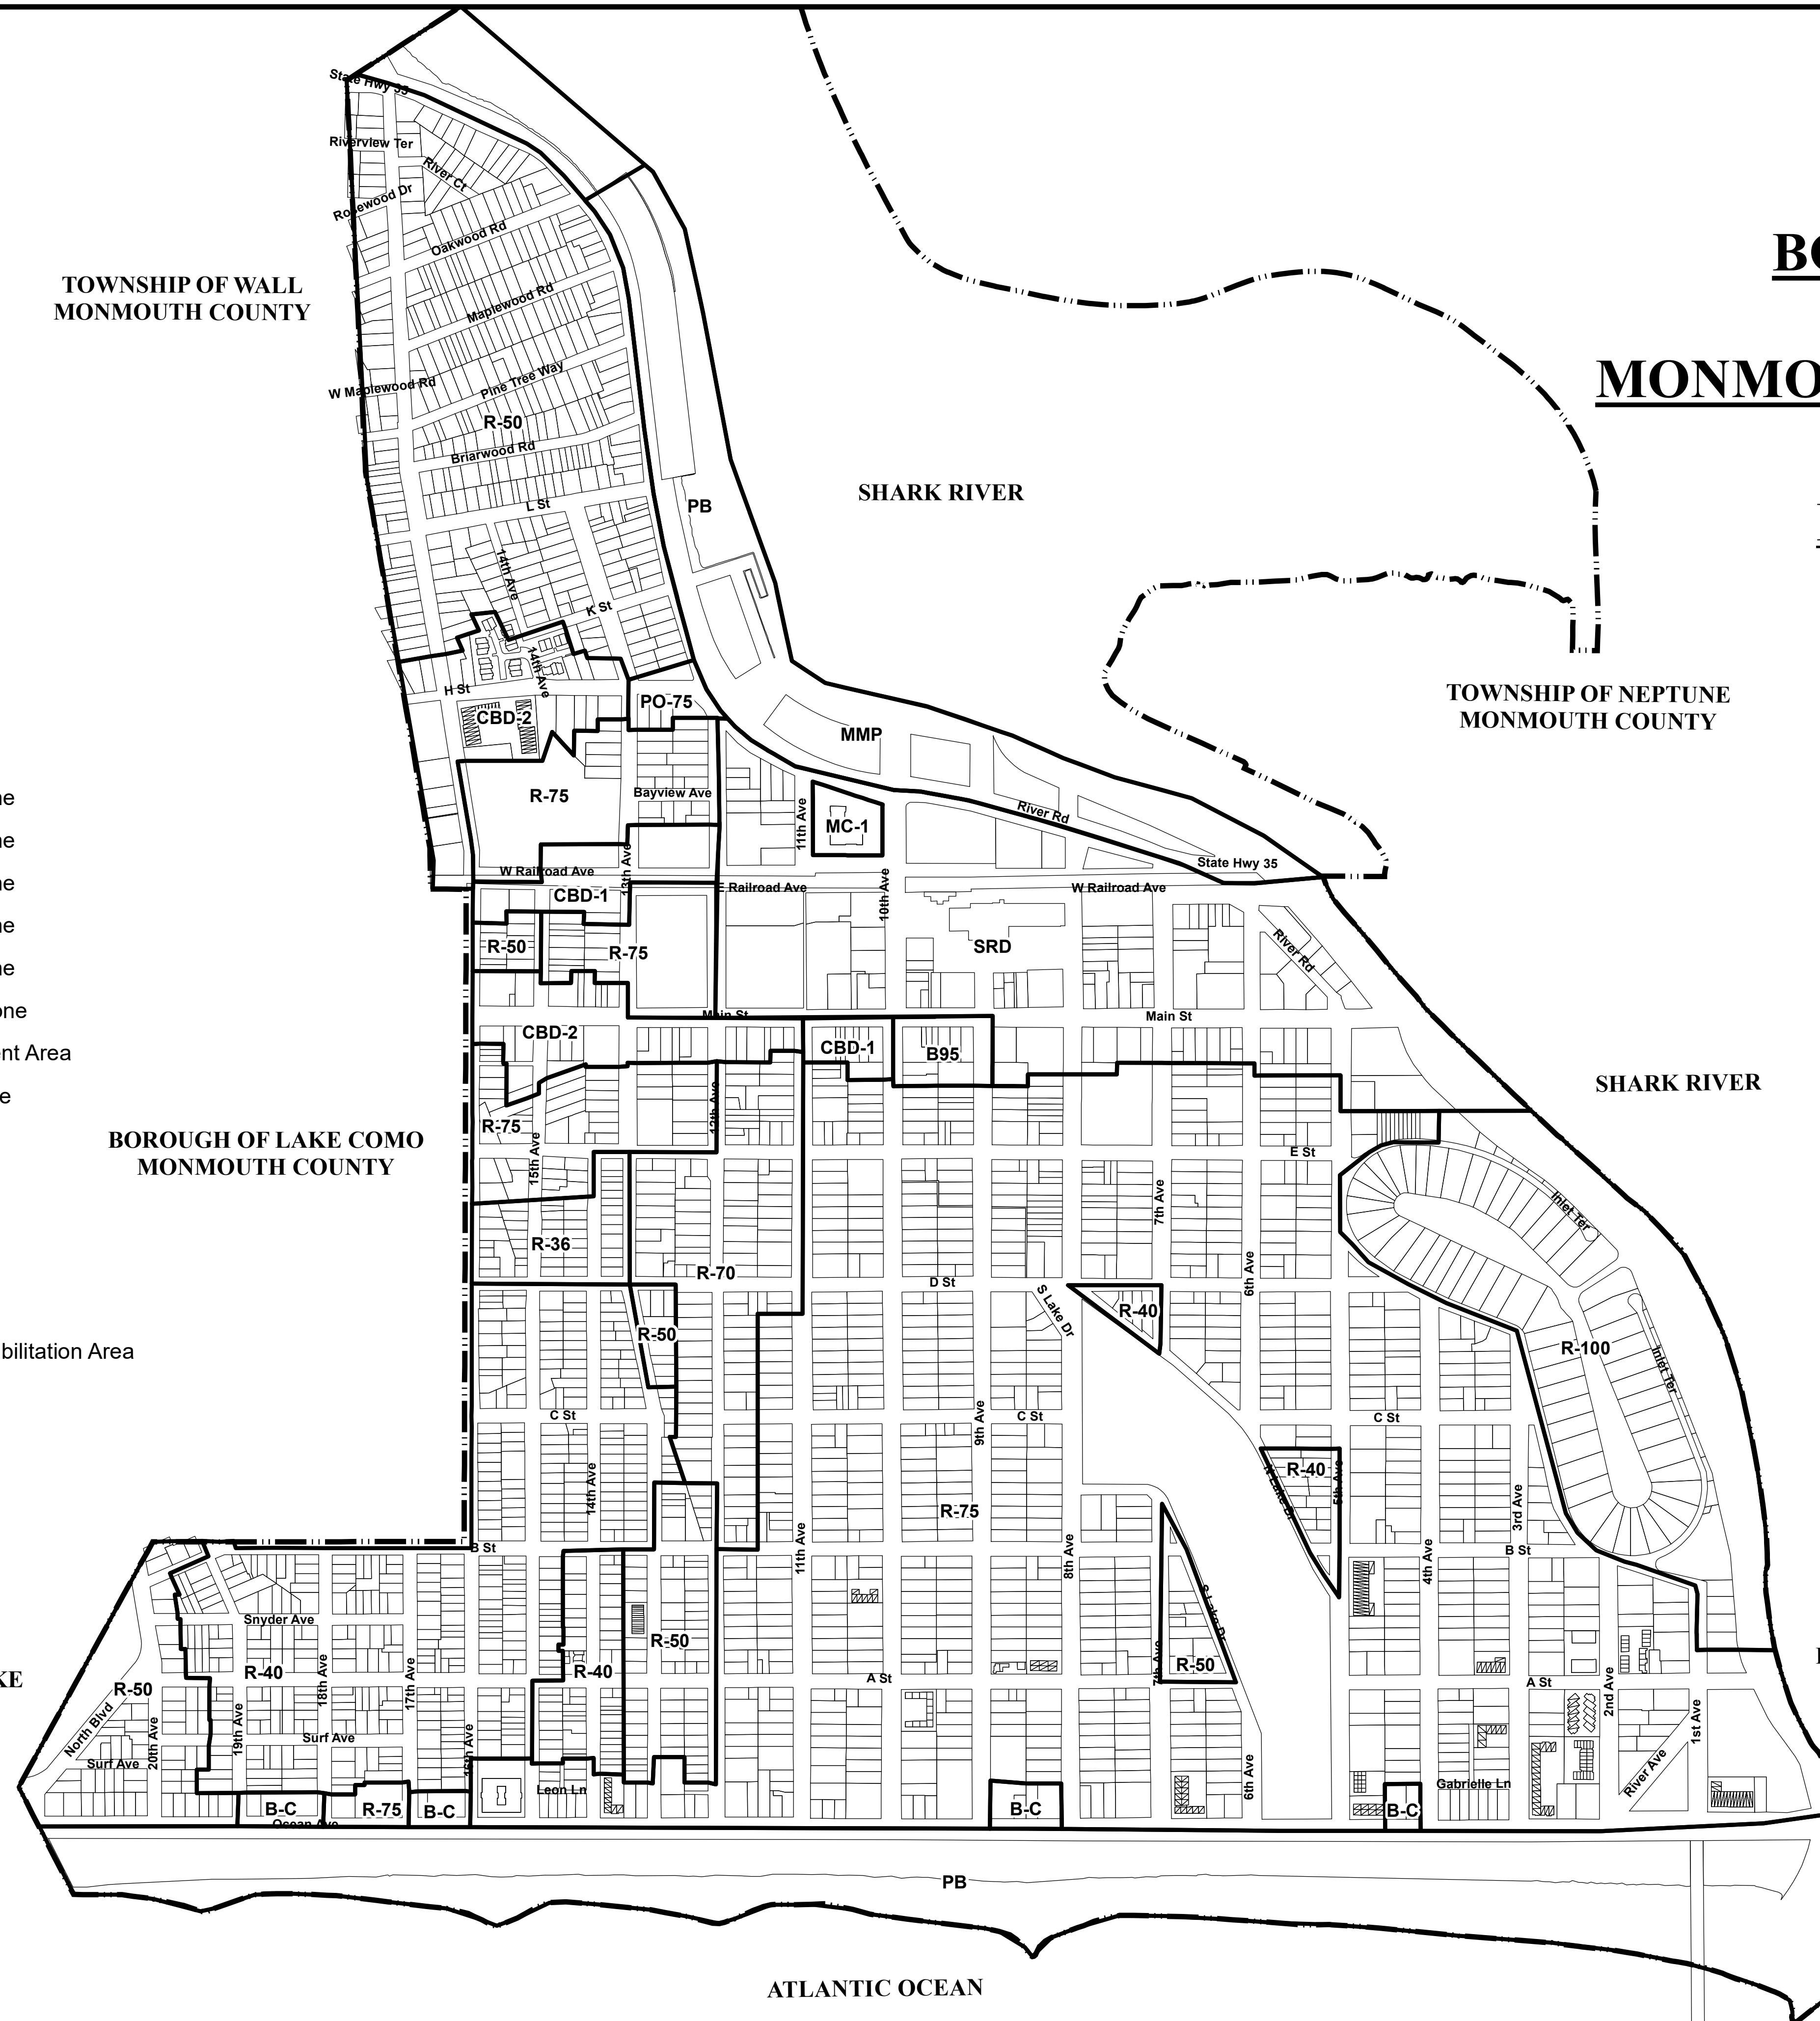

# ZONE MAP OF THE BOROUGH OF BELMAR

MONMOUTH COUNTY, NEW JERSEY

PREPARED BY  
LEON S. AVAKIAN, INC.  
CONSULTING ENGINEERS  
NEPTUNE, N.J.  
OCTOBER 2020

### ZONE DESIGNATIONS

- R-36 Single Family Residential Zone
- R-40 Single Family Residential Zone
- R-50 Single Family Residential Zone
- R-70 Single Family Residential Zone
- R-75 Single Family Residential Zone
- R-100 Single Family Residential Zone
- SRD Seaport Village Redevelopment Area
- B-95 Block 95 Redevelopment Zone
- PO-75 Professional Office Zone
- CBD-1 Central Business District 1
- CBD-2 Central Business District 2
- B-C Beachfront Commercial
- MC-1 Marine Commercial District 1
- MMP Marina- Maclearie Park Rehabilitation Area
- PB Public Use Overlay

1 in = 400 feet